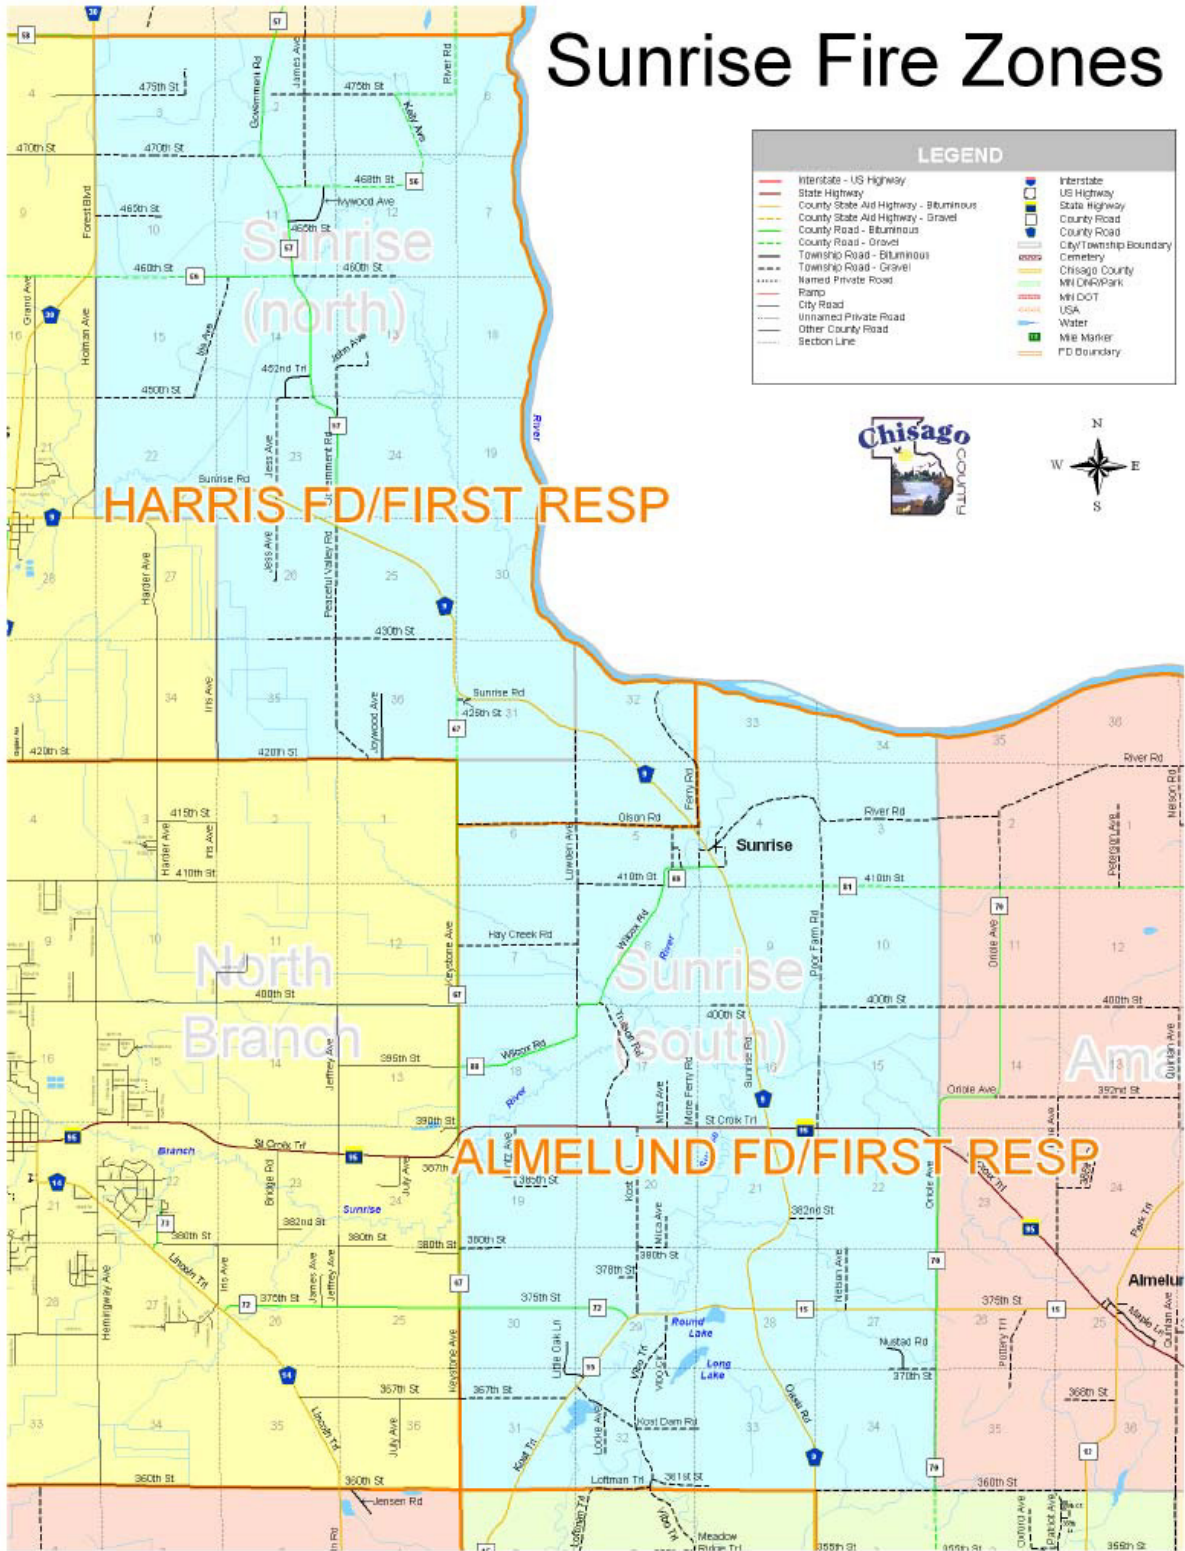

Sunrise Fire Zones

LEGEND			
	Interstate - US Highway		Interstate
	State Highway		US Highway
	County State Aid Highway - Bituminous		State Highway
	County Road - Bituminous		County Road
	County Road - Gravel		County Road
	County Road - Bituminous		City/Township Boundary
	Township Road - Bituminous		Cemetery
	Township Road - Gravel		Chicago County
	Named Private Road		MN DNR Park
	Ramp		MN DOT
	City Road		USA
	Unimproved Private Road		Water
	Other County Road		Mile Marker
	Section Line		PD Boundary

HARRIS FD/FIRST RESP

ALMELUND FD/FIRST RESP

Sunrise
(north)

North
Branch

Sunrise
(south)

Almelur